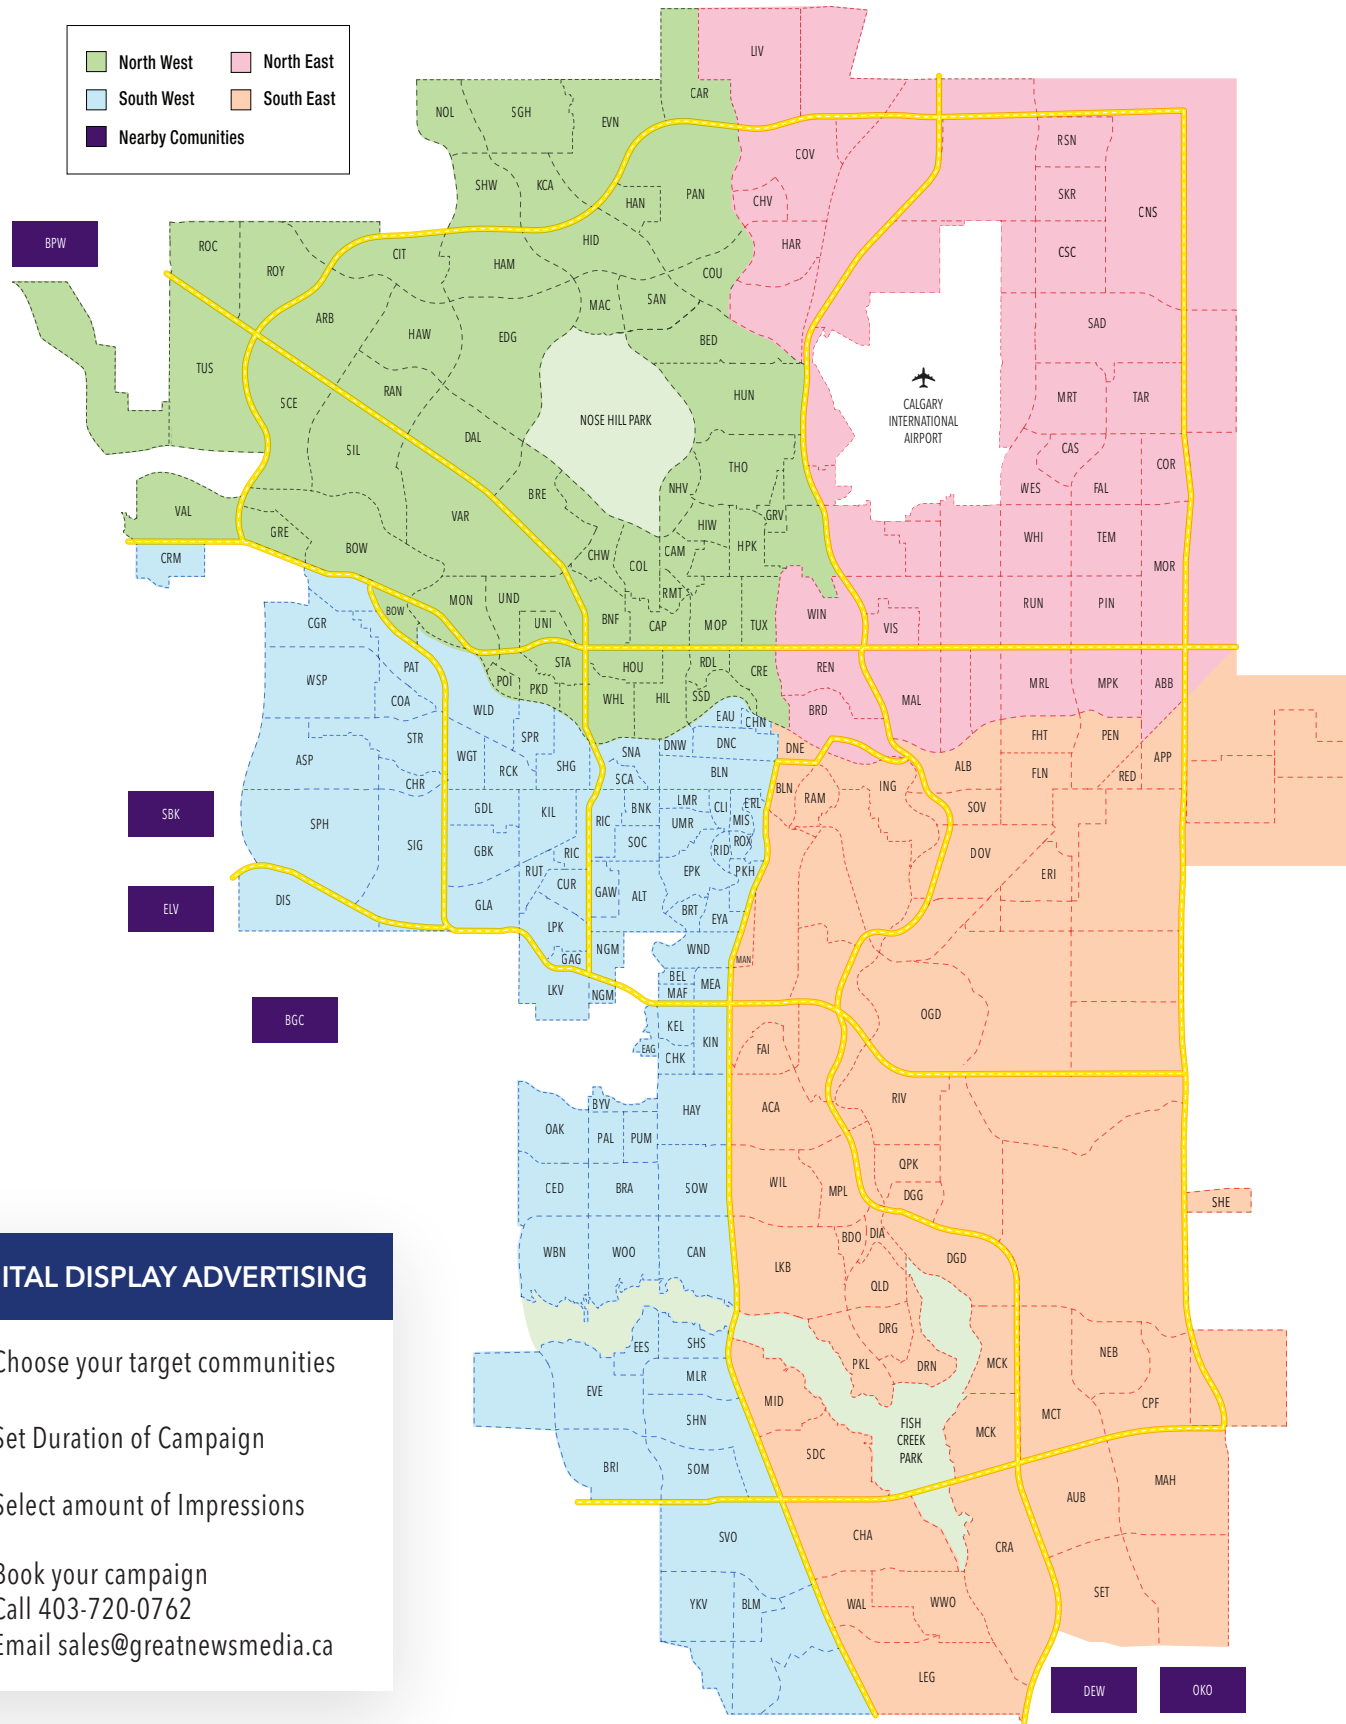

University District	UND
University Heights	UNI
Valley Ridge	VAL
Varsity Acres	VAR
West Hillhurst	WHL

NORTH EAST COMMUNITIES

Abbeydale	ABB
Bridgeland-Riverside	BRD
Castleridge	CAS
Cityscape	CSC
Coral Springs	COR
Cornerstone	CNS
Country Hills Village	CHV
Coventry Hills	COV
Falconridge	FAL
Harvest Hills	HAR
Livingston	LIV
Marlborough	MRL
Marlborough Park	MPK
Martindale	MRT
Mayland Heights	MAL
Monterey Park	MOR
Pineridge	PIN
Redstone	RSN
Renfrew	REN
Rundle	RUN
Saddleridge	SAD
Skyview Ranch	SKR
Taradale	TAR
Temple	TEM
Vista Heights	VIS
Westwinds	WES
Whitehorn	WHI
Winston Heights-Mountview	WIN

NEARBY COMMUNITIES

Bearspaw	BPW
Bragg Creek	BGC
DeWinton	DEW
Elbow Valley	ELV
Okotoks	OKO
Springbank	SBK

MYCALGARY.COM COMMUNITY NEWS WEB PAGES

DIGITAL DISPLAY ADVERTISING

- 1** Choose your target communities
- 2** Set Duration of Campaign
- 3** Select amount of Impressions
- 4** Book your campaign
Call 403-720-0762
Email sales@greatnewsmedia.ca

Ad Sizes

Leaderboard Banners

728 x 90px

Your Ad

Located at the top of a page, they can be seen by user immediately when the page loads. Leaderboard ads are possibly the most valuable and they perform really well.

Big Box

300 x 250px

Your Ad

Located on the right hand side of the page, these ads are the most versatile, as they respond to portrait or landscape orientations, and work on all devices.

Mobile Banners

320 x 50px